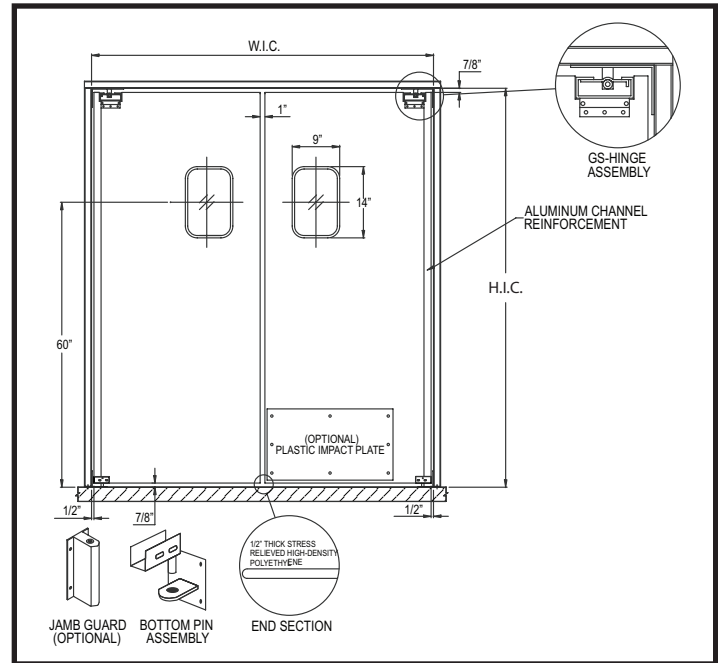

To fit door opening size:

\_\_\_\_\_ width x \_\_\_\_\_ height

- SINGLE       BI-PARTING  
 Left    Right

## OPTIONS:

Abuse plates, jamb guards, scuff plates, rub rails and cart guards are available as upgrades.

**ABS IMPACT PLATES** Both sides -Black Std.

- PL12 (12")     PL18 (18")  
 PL24 (24")     PL30 (30")  
 PL36 (36")     PL42 (42")  
 PL48 (48")

**STAINLESS STEEL IMPACT PLATE**

- SS12 (12")     SS18 (18")     SS24 (24")  
 SS30 (30")     SS36 (36")     SS42 (42")  
 SS48 (48")

## WINDOW SIZES

- 6" x 12"       22" x 22"  
 9" x 14" (STD)       10" x 30"  
 14" x 16"