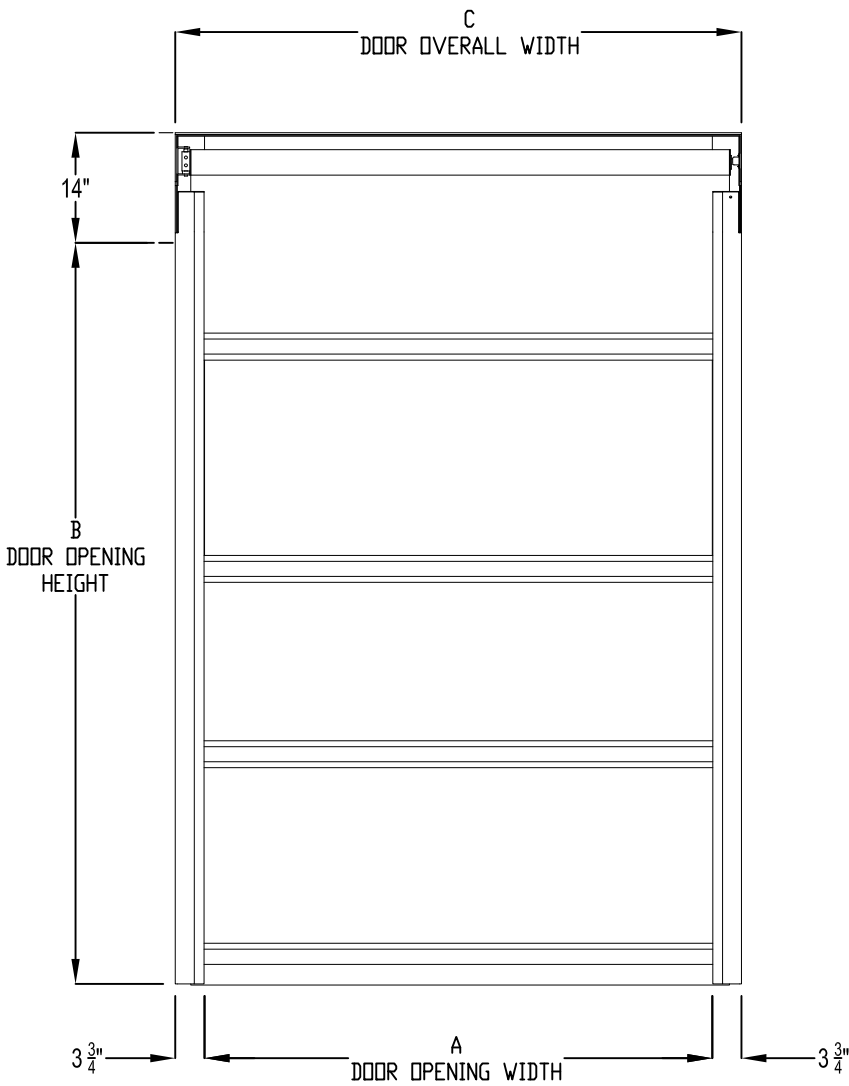

PERMA ROLL 75

TRAFFIC DOOR

OPTIONS

DOOR BLADE MATERIAL/COLOR:

- SCREEN VINYL
 BLUE OTHER:

FULL VISION WINDOW:

- YES NO

DOOR OPERATOR TYPE:

- IN TUBE MOTOR MANUAL-SPRING TENSION

DOOR OPERATOR POSITION:

- LEFT RIGHT

MOTOR TOGGLE SWITCH

- MOMENTARY MAINTAINED

NOTES:

PERMA TECH, INC.

363 HAMBURG STREET • BUFFALO, NY 14204
 (716) 854-0707 • 1-800-DOC-SEAL • (716) 854-0774 FAX
 www.permatechinc.com