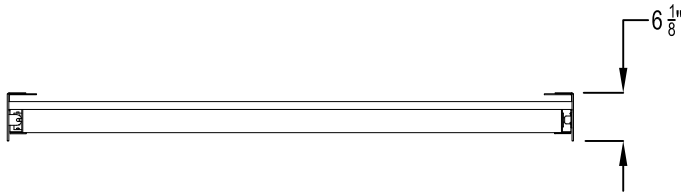

PERMA ROLL 75

TRAFFIC DOOR

OPTIONS

DOOR BLADE MATERIAL/COLOR:

- SCREEN VINYL
 BLUE OTHER:

FULL VISION WINDOW:

- YES NO

DOOR OPERATOR TYPE:

- IN TUBE MOTOR MANUAL-SPRING TENSION

DOOR OPERATOR POSITION:

- LEFT RIGHT

MOTOR TOGGLE SWITCH

- MOMENTARY MAINTAINED

NOTES:

PERMA TECH, INC.

363 HAMBURG STREET • BUFFALO, NY 14204
 (716) 854-0707 • 1-800-DOC-SEAL • (716) 854-0774 FAX
 www.permatechinc.com