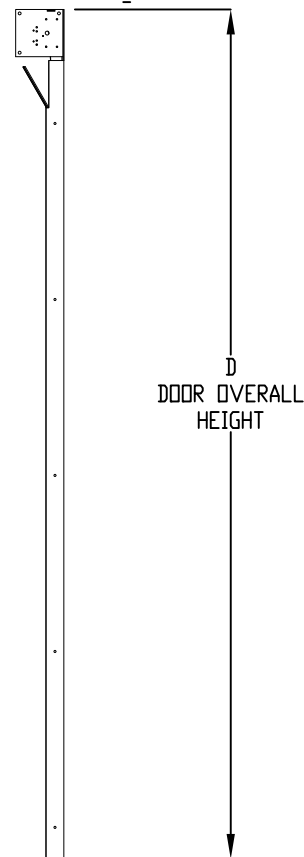

PERMA ROLL 75

TRAFFIC DOOR

OPTIONS

DOOR BLADE MATERIAL/COLOR:

- SCREEN VINYL
 BLUE OTHER:

FULL VISION WINDOW:

- YES NO

DOOR OPERATOR TYPE:

- IN TUBE MOTOR MANUAL-SPRING TENSION

DOOR OPERATOR POSITION:

- LEFT RIGHT

MOTOR TOGGLE SWITCH

- MOMENTARY MAINTAINED

NOTES:

PERMA TECH, INC.

363 HAMBURG STREET • BUFFALO, NY 14204
 (716) 854-0707 • 1-800-DOC-SEAL • (716) 854-0774 FAX
 www.permatechinc.com