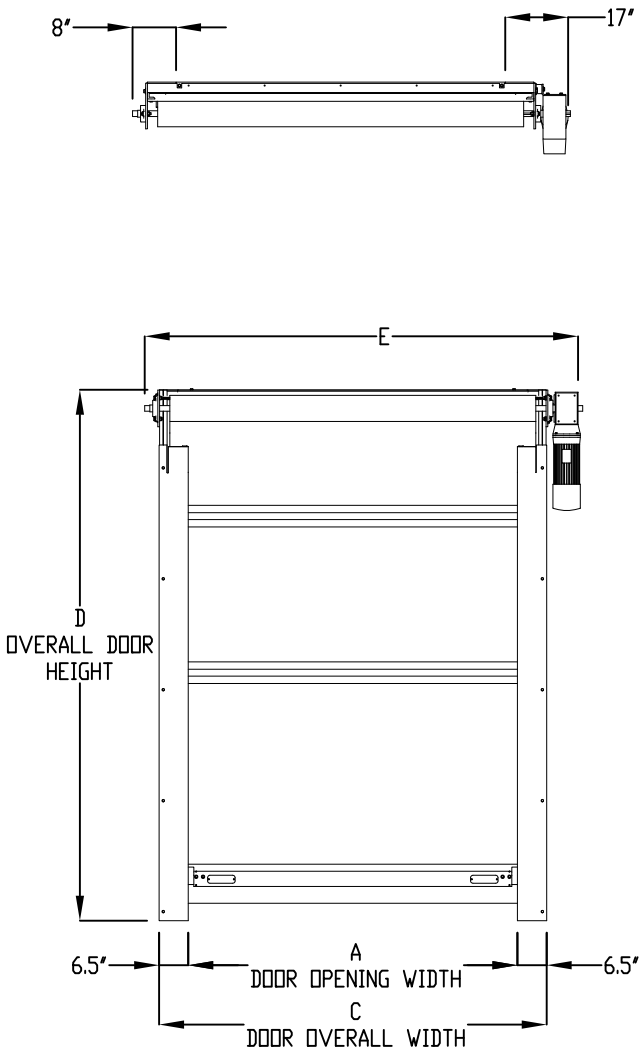

DOOR #	A	B	C	D	E	VOLT	PHASE

PERMA TECH, INC.

363 HAMBURG STREET • BUFFALO, NY 14204
(716) 854-0707 • 1-800-DOC-SEAL • (716) 854-0774 FAX
www.permatechinc.com

JOB:

CUSTOMER:

DATE:

DEALER:

QUOTE #:

APPROVED BY SIGNATURE: