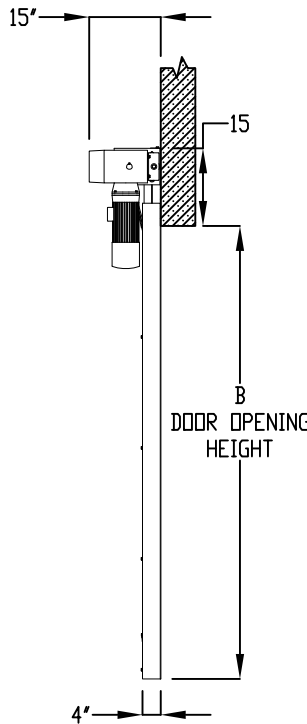

DOOR #	A	B	C	D	E	VOLT	PHASE

PERMA TECH, INC.

363 HAMBURG STREET • BUFFALO, NY 14204
(716) 854-0707 • 1-800-DOC-SEAL • (716) 854-0774 FAX
www.permatechinc.com

JOB:

CUSTOMER:

DATE:

DEALER:

QUOTE #:

APPROVED BY SIGNATURE: