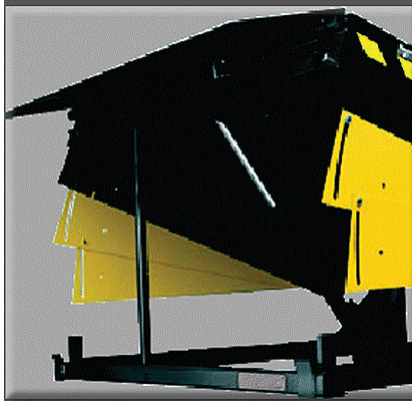

If you are looking at shipping cost you may want to add another 10% to your estimate.

Dock Leveler Special

While supplies last, Perma Tech can offer you FMC 25,000 lb 6 x 8 Dock Levelers that are in stock and ready to ship for \$1740.00 plus freight.

FMC 35,000 lb 6 x 8 Dock Levelers w/ side weather seals, that are in stock and ready to ship for \$1990.00 plus freight.

Metal Hoods

Metal Hoods can be used in a variety of ways, the most common is to be mounted over a Dock Seal to keep snow or moisture off the header.