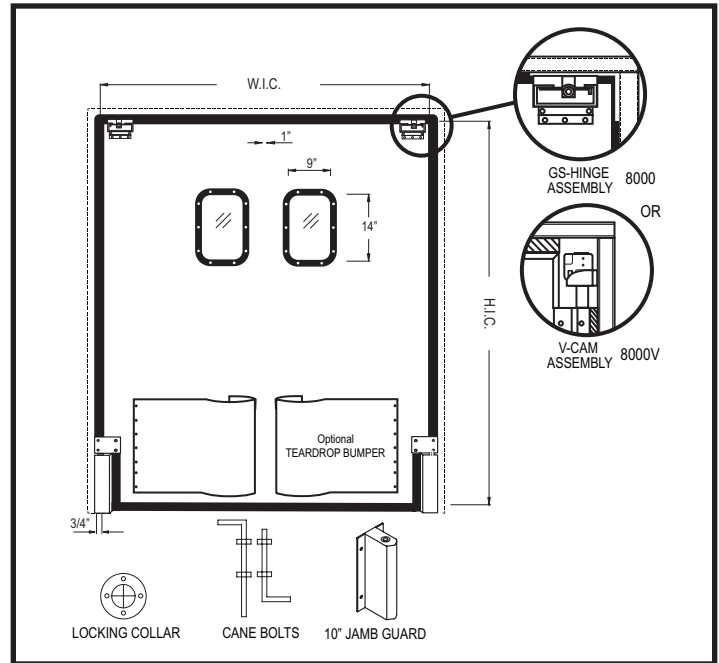

- **10" JAMB GUARDS (STND)**
- **INSULATED**
- **FULL PERIMETER GASKET**
- **OVERALL THICKNESS 1 3/4"**
- **MEDIUM DUTY**

Perma Tech Inc. doors are available in single or double panel.

FEATURES:

- Doors are constructed from a custom rigid PVC extrusion with thermo-plastic facings.
- Doors are fully insulated 1 3/4" thick panels.
- Hinges are V-CAM assembly for Model 8000 V or GS-style rollers for Model 8000.
- Standard windows are 9" x 14" x 1/8" Lexan set in low profile, vacuum formed window frames.
- Available standard colors are black, canyon blue, green, brown, white, beige, dark gray, light gray and red.
- Doors can be manufactured to fit up to an 10' high opening.
Consult factory for larger opening.

To fit door opening size:

_____ width x _____ height

- SINGLE BI-PARTING
- Left Right

OPTIONS:

Teardrop Bumpers and Impact plates are available as an upgrade. 10" Jamb Guards (STND). **TEARDROP BUMPERS (BOTH SIDES)**

- FB12 (12") FB18 (18") FB24 (24")
- FB30 (30") FB 36 (36") FB42 (42")
- FB48 (48")

IMPACT PLATES (BOTH SIDES)

BLACK ABS (STANDARD)

- PL12 (12") PL18 (18") PL24 (24")
- PL30 (30") FB36 (36") PL42 (42")
- FB48 (48")

STAINLESS STEEL

- SS12 (12") SS18 (18") SS24 (24")
- SS30 (30") SS36 (36") SS42 (42")
- SS48 (48")

WINDOWS

- 9" x 14" (STND) 10" x 30"
- 14" x 16" 22" x 22"

HINGE OPTIONS:

- GS Hinge = 8000 V-CAM = 8000V

THERMOPLASTIC FACINGS COLOR OPTIONS: